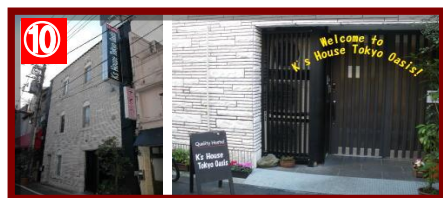

Walk straight , you will find
Asakusa view hotel and Life super
market on your left side.

We are just before the arcade on the right side of the street

Quality Hostel K's House Tokyo Oasis
14-10, Asakusa 2-chome, Taito-ku, Tokyo
東京都台東区浅草2丁目14-10
TEL : 03-3844-4447