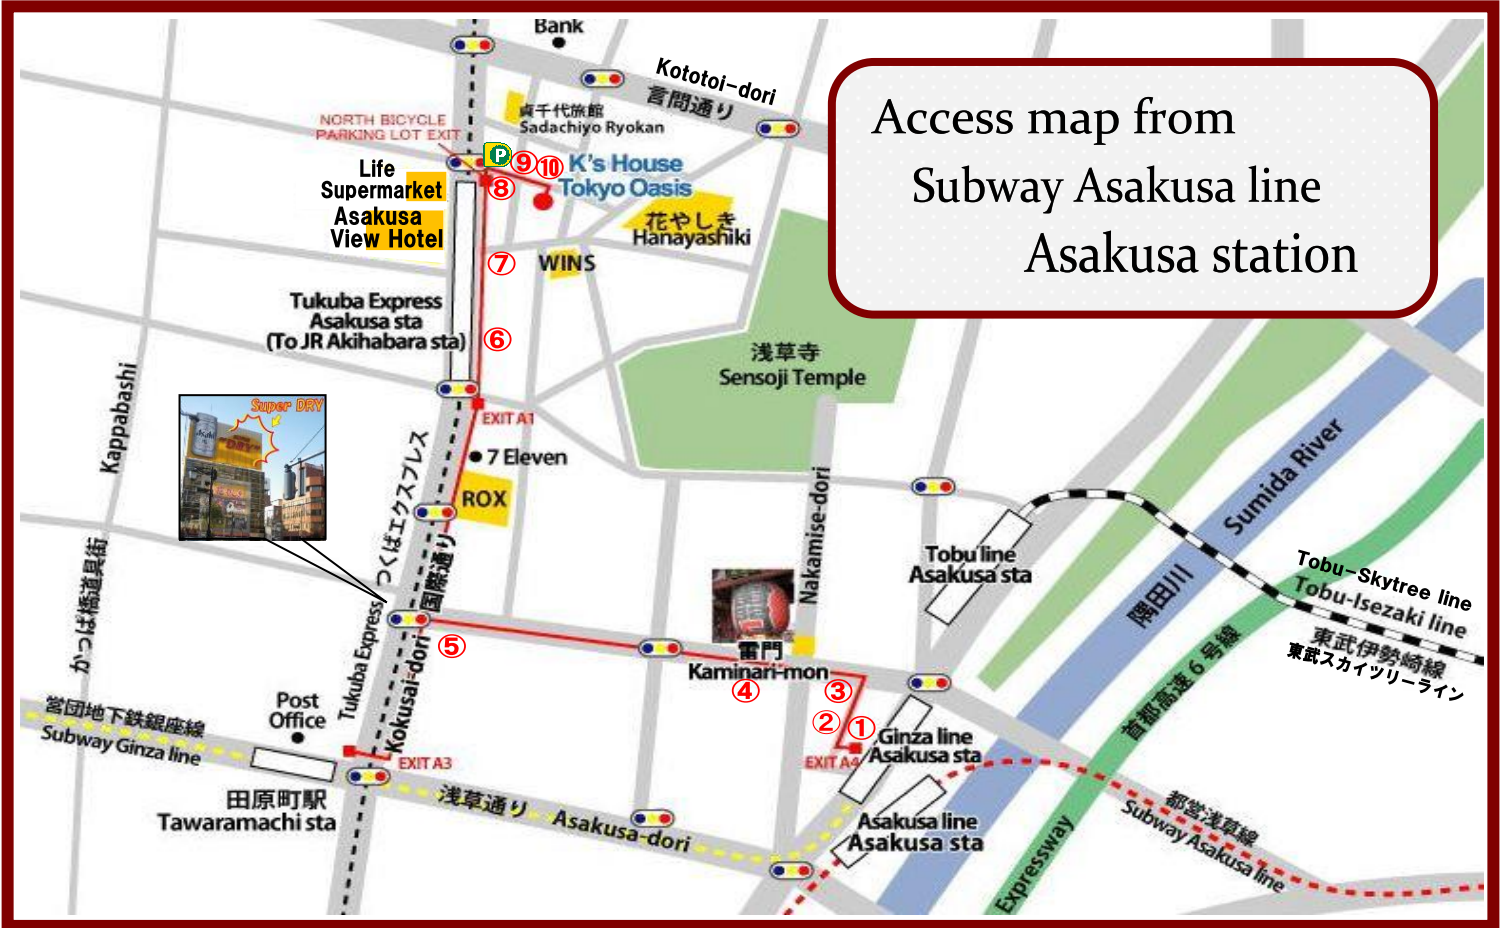

Access map from
Subway Asakusa line
Asakusa station

Turn right at A4 EXIT

Walk to the main street
(Kaminarimon-dori street)

Turn the left on the main street
(Kaminarimon street)

Keep walking approx 10 mins until
you reach Kokusai-dori street

Turn right at the car parking and
walk into the narrow street

After you pass the Asakusa view
hotel and life supermarket on your
left side, you find a small car
parking on your right side

Walk straight , you will find
Asakusa view hotel and Life super
market on your left side.

Turn right when you see
the sign of Super Dry
(Kokusai-dori street)

We are just before the arcade on the right side of the street

Quality Hostel K's House Tokyo Oasis
14-10, Asakusa 2-chome, Taito-ku, Tokyo
東京都台東区浅草2丁目14-10
TEL : 03-3844-4447